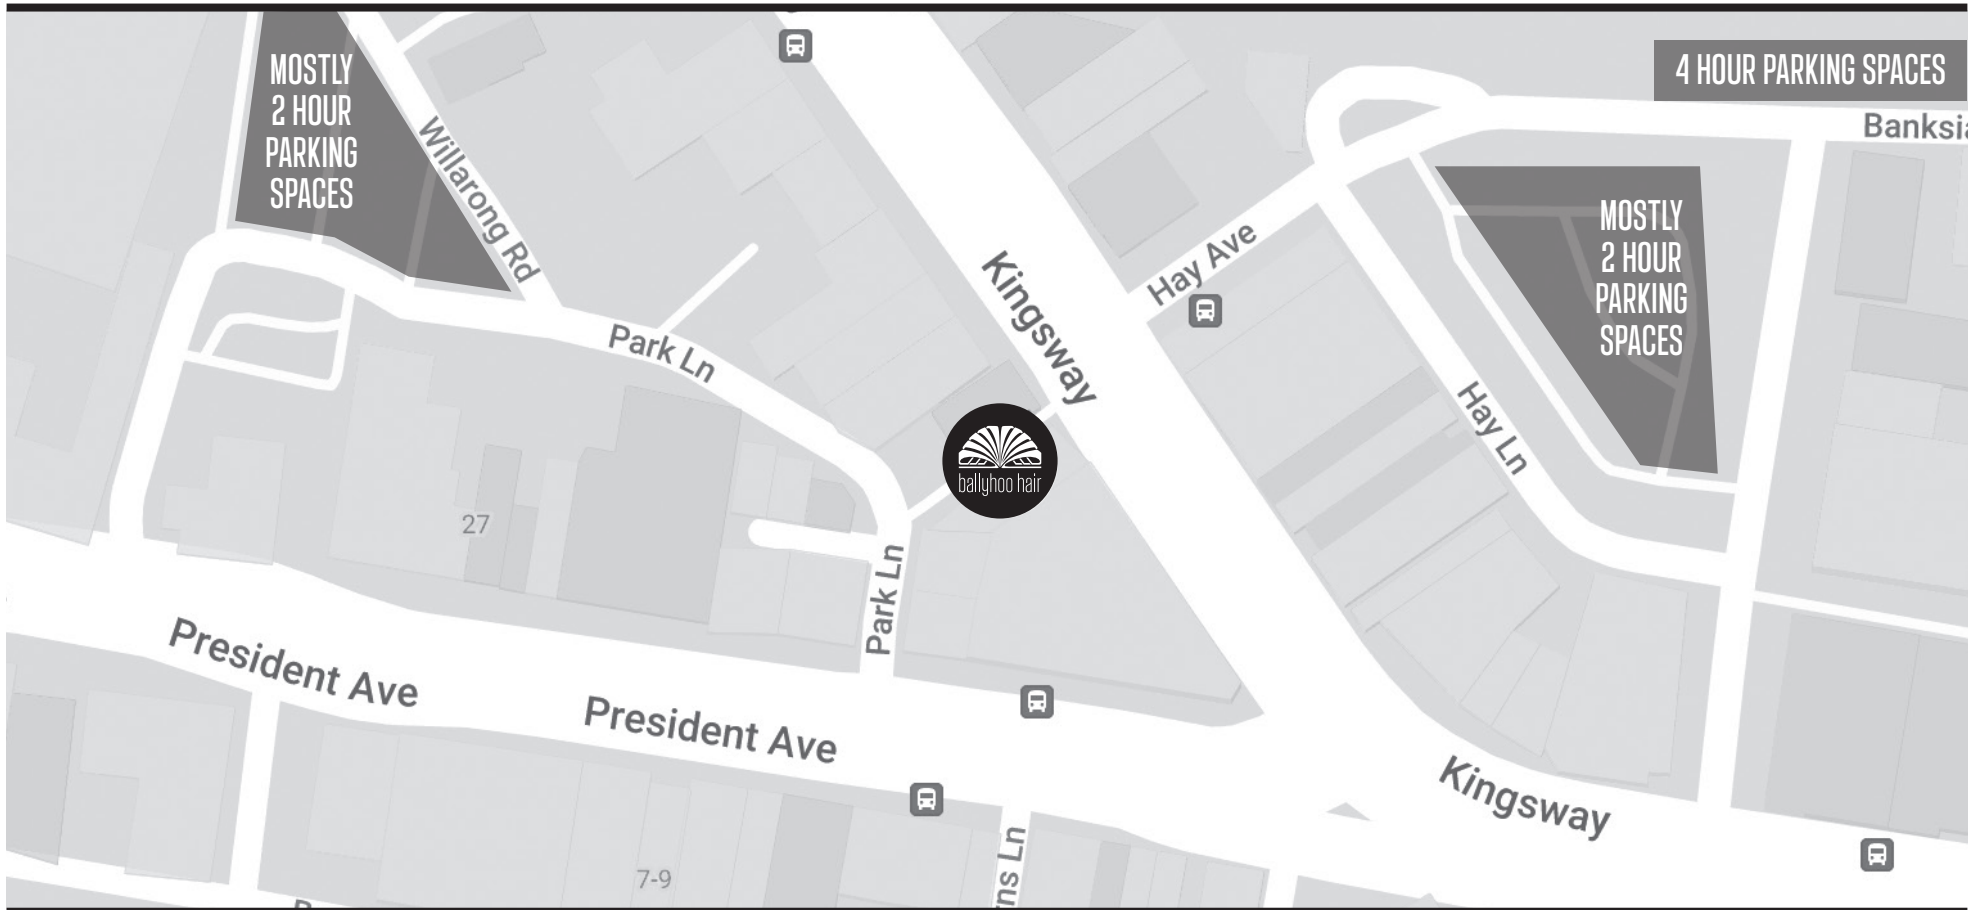

ballyhoo hair

PARKING MAP

Suite 1, Level 1, 320 Kingsway, Caringbah NSW 2229 | Call **8515 9093** | ballyhoohair.com.au